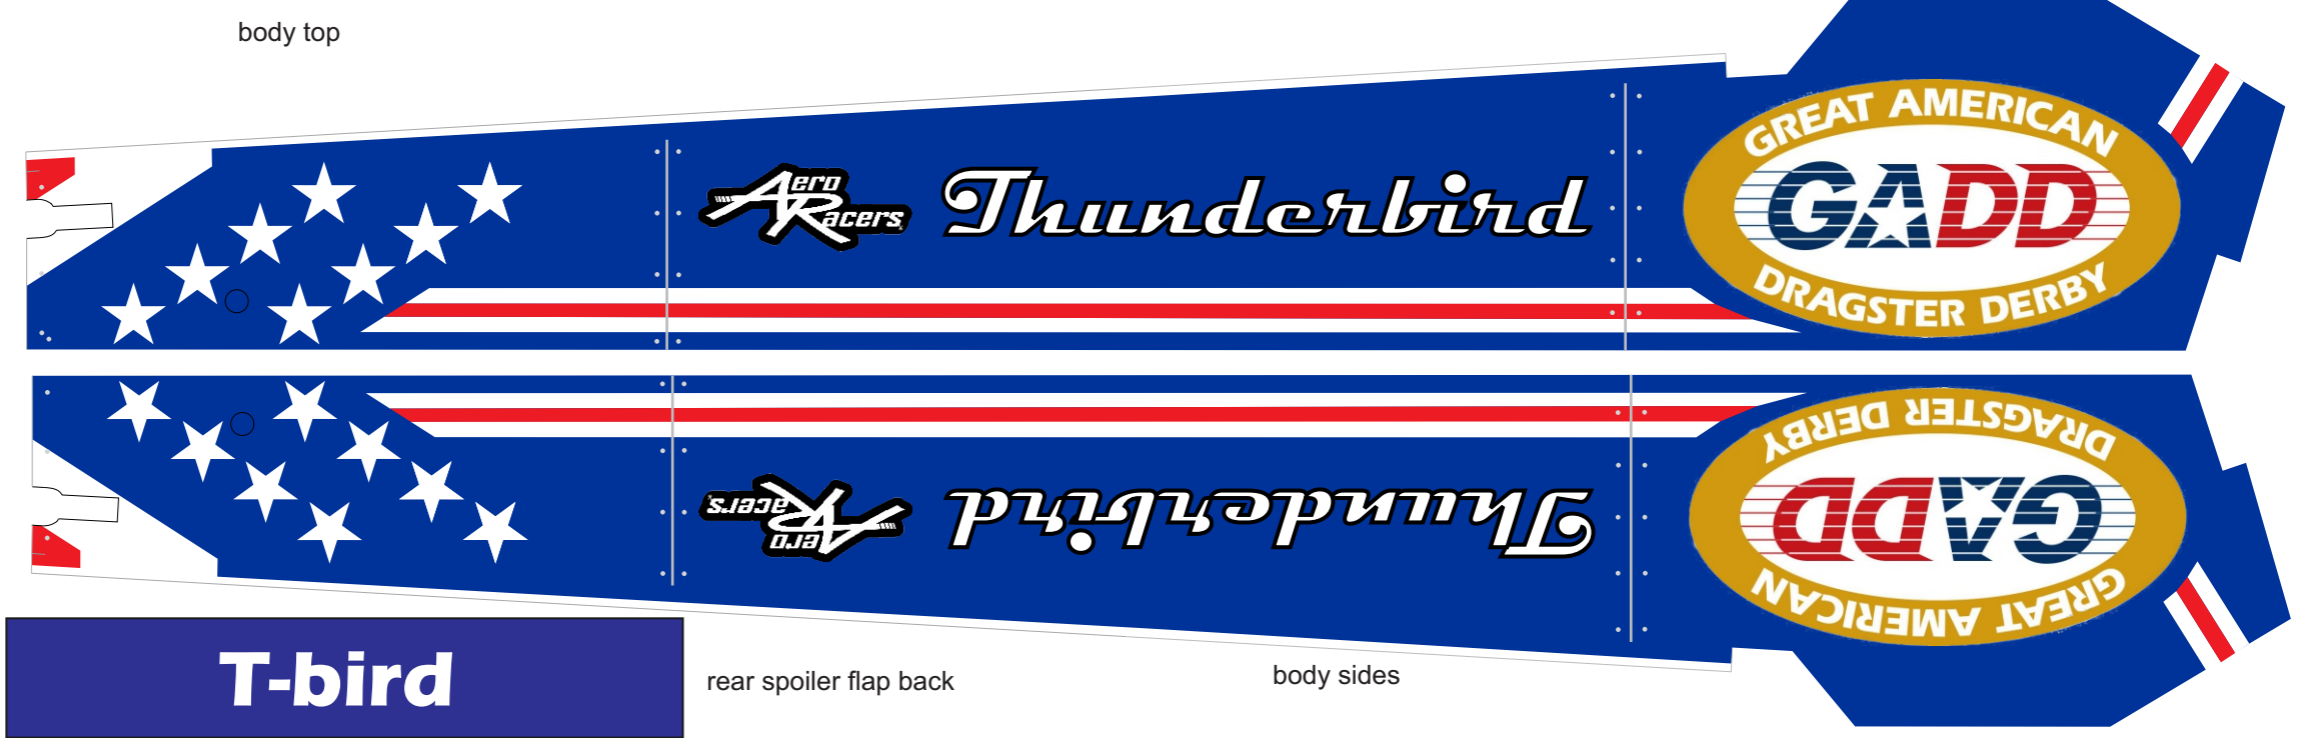

rear spoiler top

front spoiler spill plates outside

body top

helmet top

helmet sides

inside rear spill plates bottom

right front body side

left front body side

front spoiler top

rear spoiler flap back

body sides

Nitro

Wrap Sheet

© 2017 AeroRacers Inc. All Rights Reserved.